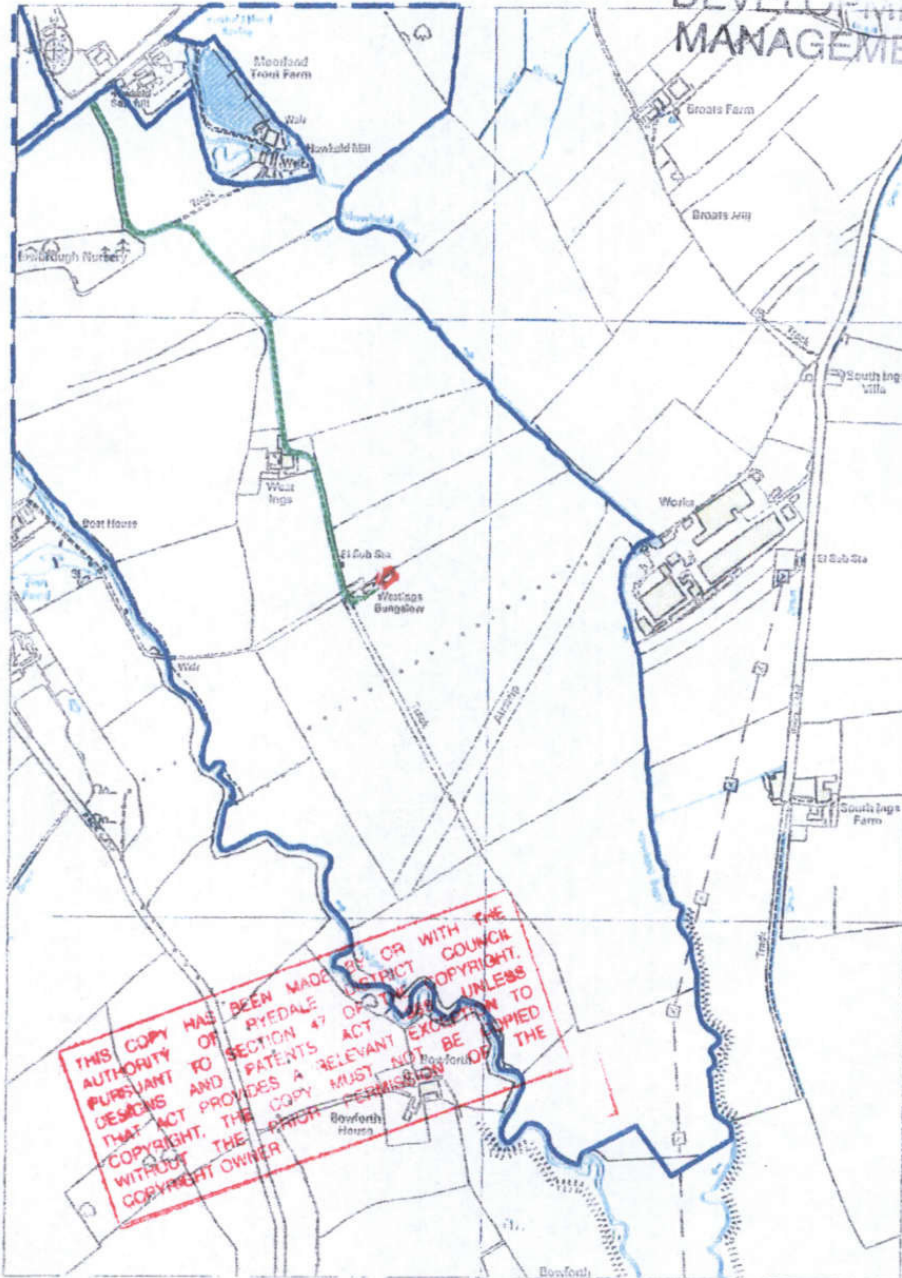

16/00901/47a

RYEDALE DM

Site Location Plan

20 MAY 2016

DEVELOPMENT MANAGEMENT

THIS COPY HAS BEEN MADE OR WITH THE
AUTHORITY OF RYEDALE DISTRICT COUNCIL.
PURSUANT TO SECTION 47 OF THE COPYRIGHT,
DESIGNS AND PATENTS ACT 1988, UNLESS
THAT ACT PROVIDES A RELEVANT EXEMPTION TO
COPYRIGHT. THE COPY MUST BE SUPPLIED TO
WITHOUT THE PRIOR PERMISSION OF THE
COPYRIGHT OWNER.

Promap

11/20/16

- Application Site
- Land under ownership of Shaw family
- Access Road